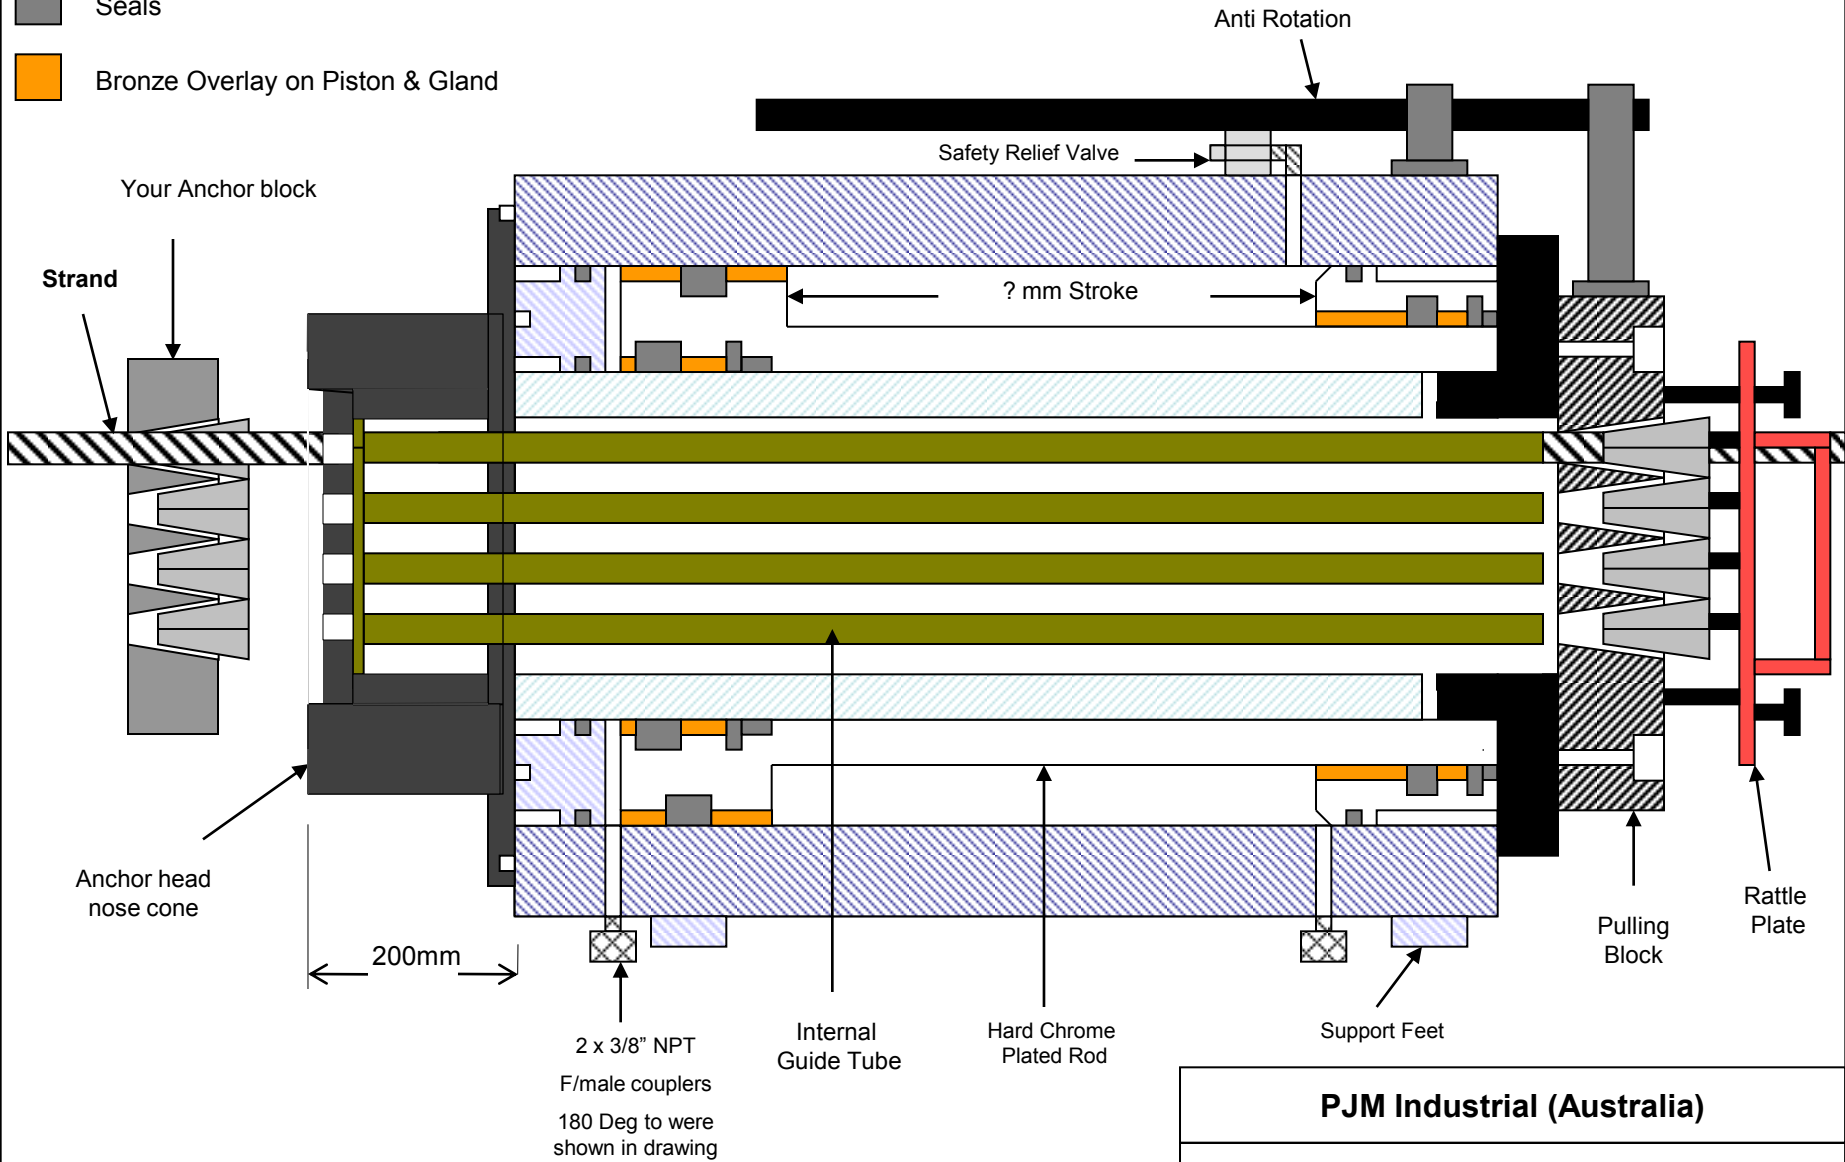

-  Seals
-  Bronze Overlay on Piston & Gland

**NOTE:** Lifting Beam not shown

**PJM Industrial (Australia)**

PJM-\_\_-\_\_CHDA  
 Hydraulic Centre Hole Jack  
 Multi Strand Stressing Jack